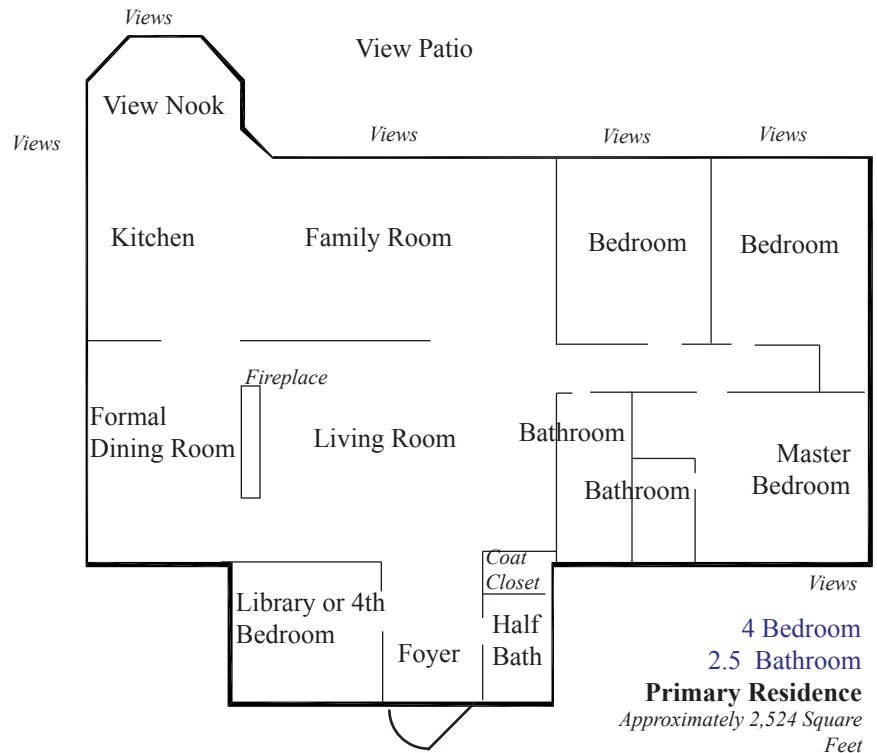

Floorplan

4125 Hecker Pass Road
Gilroy, CA

2 Bedroom
2 Bathroom
Guest House

Approximateky 1,385 Square Feet

Note: There is another 1,000 plus square feet of storage beneath the guest house

4 Bedroom
2.5 Bathroom
Primary Residence
Approximately 2,524 Square Feet