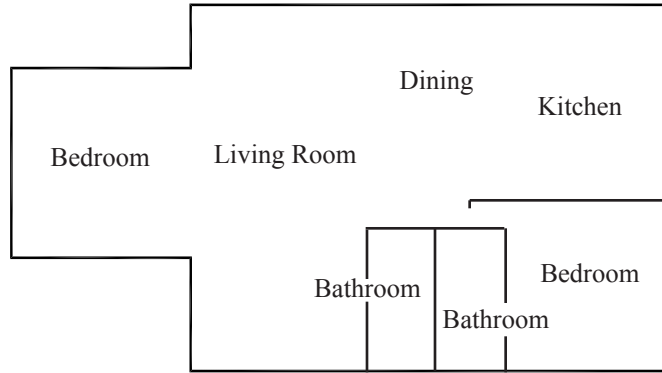

Floorplan

4125 Hecker Pass Road
Gilroy, CA

2 Bedroom
2 Bathroom
Guest House

Approximateky 1,385 Square Feet

Note: There is another 1,000 plus square feet of storage beneath the guest house

4 Bedroom
2.5 Bathroom
Primary Residence
Approximately 2,524 Square Feet